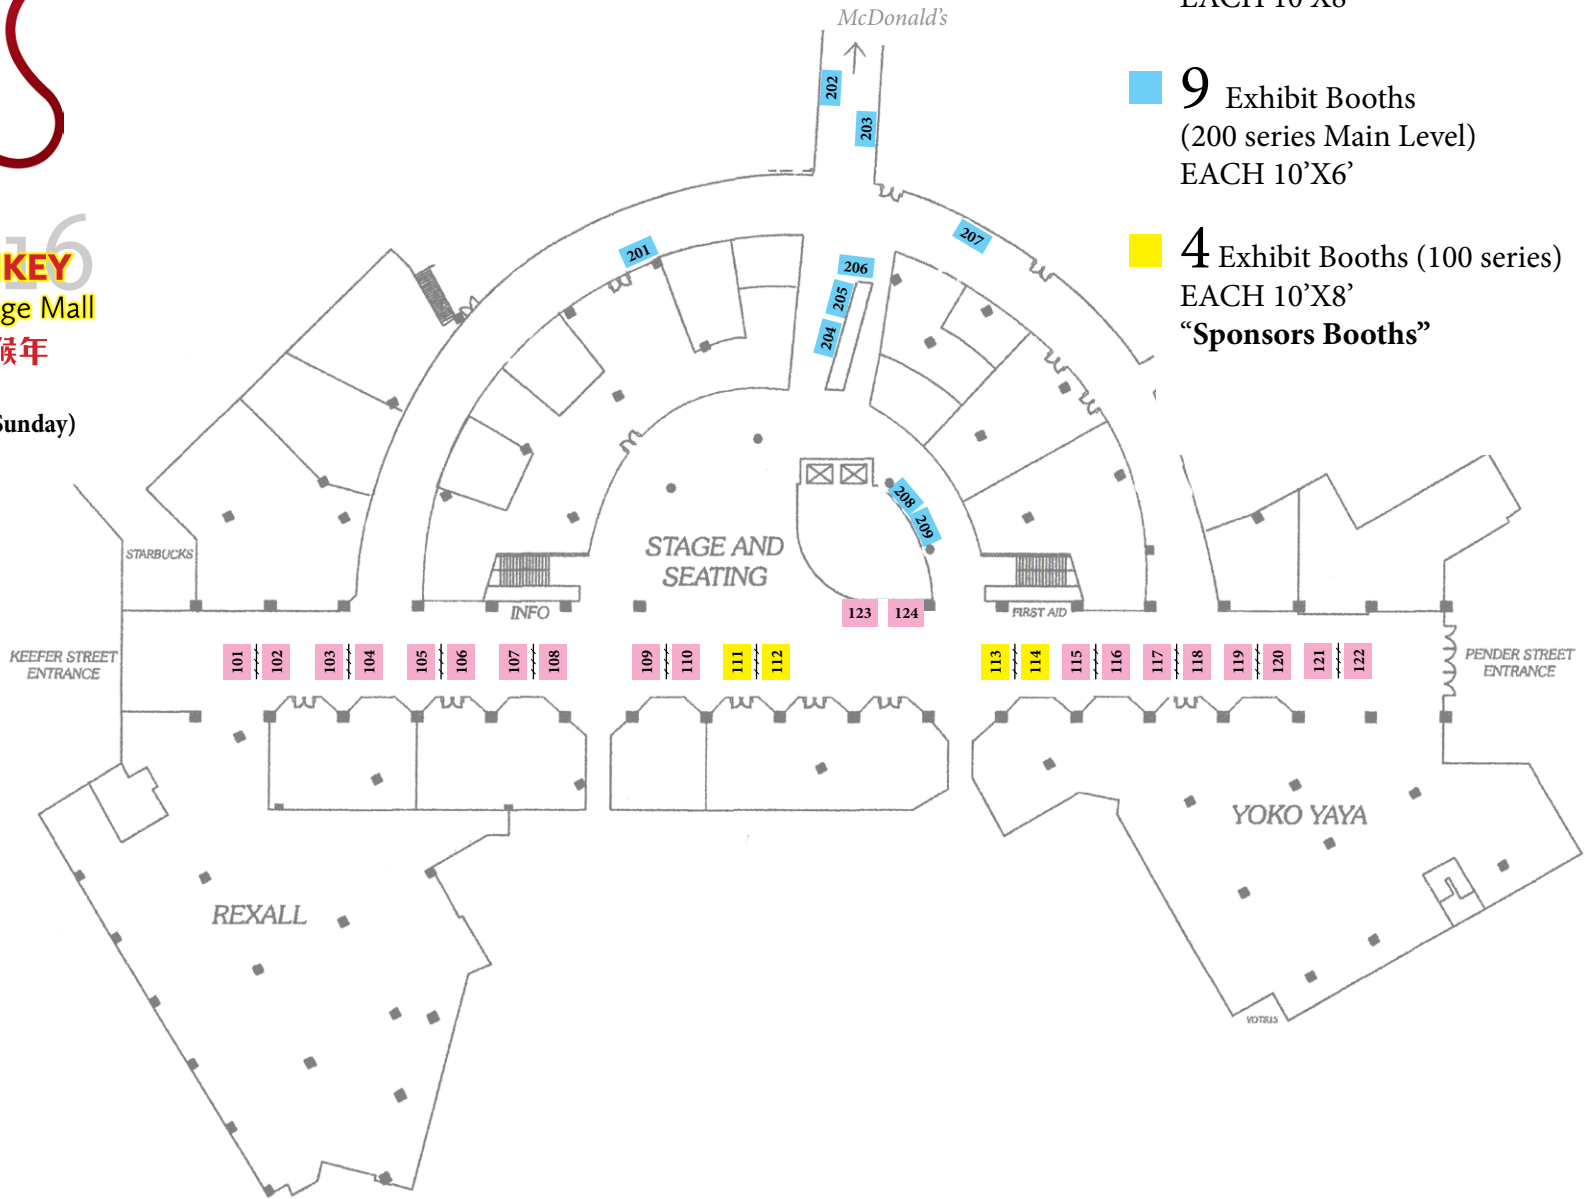

Celebrating  
**Year of the MONKEY**  
 @ International Village Mall  
 國際村迎新歲 猴年

11th (Thursday) to 14th (Sunday)  
 February 2016

- 20** Exhibit Booths (100 series)  
EACH 10'X8'
- 9** Exhibit Booths  
(200 series Main Level)  
EACH 10'X6'
- 4** Exhibit Booths (100 series)  
EACH 10'X8'  
"Sponsors Booths"

**2016 IVM CNY EXHIBIT BOOTHS FLOOR PLAN - FIRST FLOOR**

Celebrating  
**Year of the MONKEY**  
@ International Village Mall  
國際村迎新歲 猴年

11th (Thursday) to 14th (Sunday)  
February 2016

■ 20 Exhibit Booths  
(200 series Upper Level)  
EACH 10'X6'

## 2016 IVM CNY EXHIBIT BOOTHS FLOOR PLAN - SECOND FLOOR