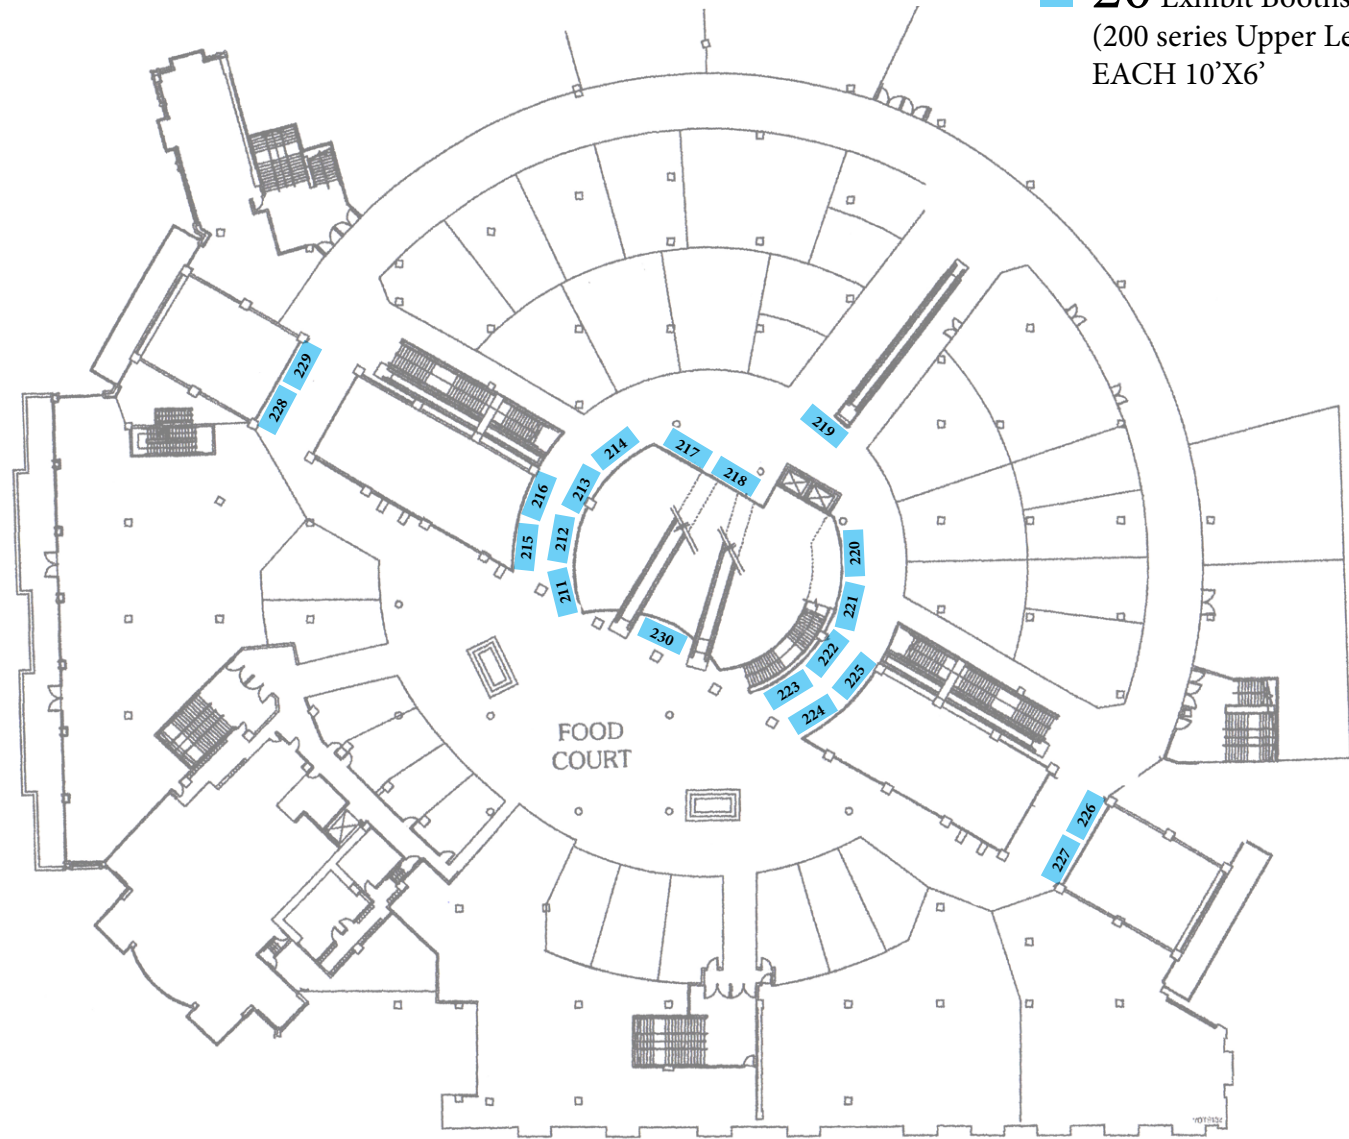

Celebrating  
**Year of the MONKEY**  
 @ International Village Mall  
 國際村迎新歲 猴年

11th (Thursday) to 14th (Sunday)  
 February 2016

- 20** Exhibit Booths (100 series)  
EACH 10'X8'
- 9** Exhibit Booths  
(200 series Main Level)  
EACH 10'X6'
- 4** Exhibit Booths (100 series)  
EACH 10'X8'  
"Sponsors Booths"

**2016 IVM CNY EXHIBIT BOOTHS FLOOR PLAN - FIRST FLOOR**

Celebrating  
**Year of the MONKEY**  
@ International Village Mall  
國際村迎新歲 猴年

11th (Thursday) to 14th (Sunday)  
February 2016

■ 20 Exhibit Booths  
(200 series Upper Level)  
EACH 10'X6'

## 2016 IVM CNY EXHIBIT BOOTHS FLOOR PLAN - SECOND FLOOR